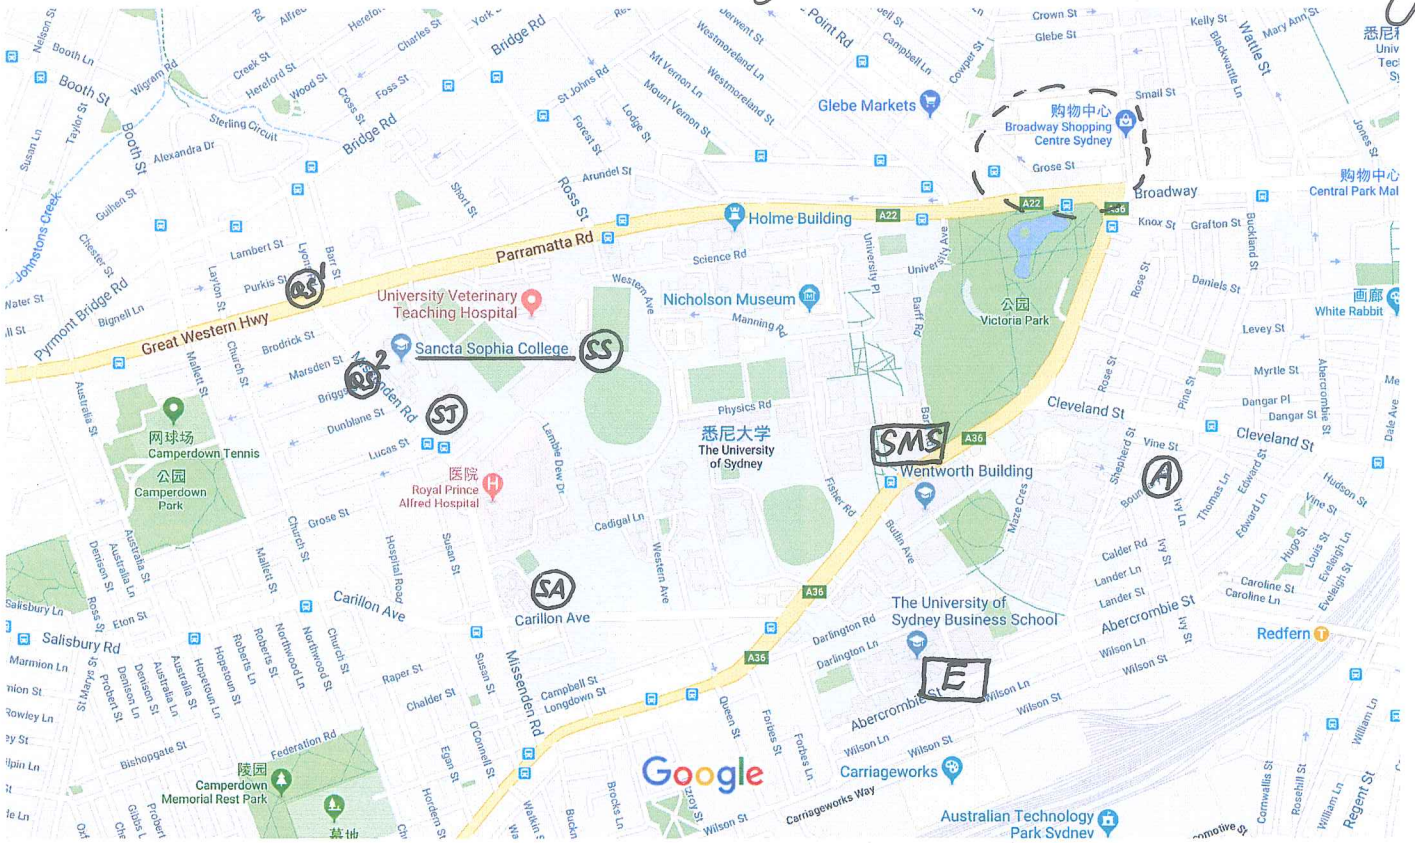

# International Conference on Differential Geometry in Honour of Professor Gang Tian's 59/60 Birthday

地图数据 © 2018 Google 200米

- (A) : Adina Hotel
- (QS)<sup>1</sup> : Quality Suites check-in spot 7AM-11PM ("Adara") (Apartments)
- (QS)<sup>2</sup> : Quality Suites Rooms (check-in available 9AM-6PM)
- (SS) : Sancta Sophia College
- (SJ) : St. Johns College
- (SA) : St. Andrews College
- [SMS] : School of Maths and Stats
- [E] : Event Venue, ABS Case Study Lecture Theatre 1050

# EAST PART

From SYD (Sydney Airport) :

~25 min by car

taxi 30~35 AUD.

Train to "Redfern" : ~20 AUD/person

地图数据 © 2018 Google  
restaurants

# WEST PART

From SYD (Sydney Airport):  
~ 25 min by car  
taxi 30 ~ 35 AUD.