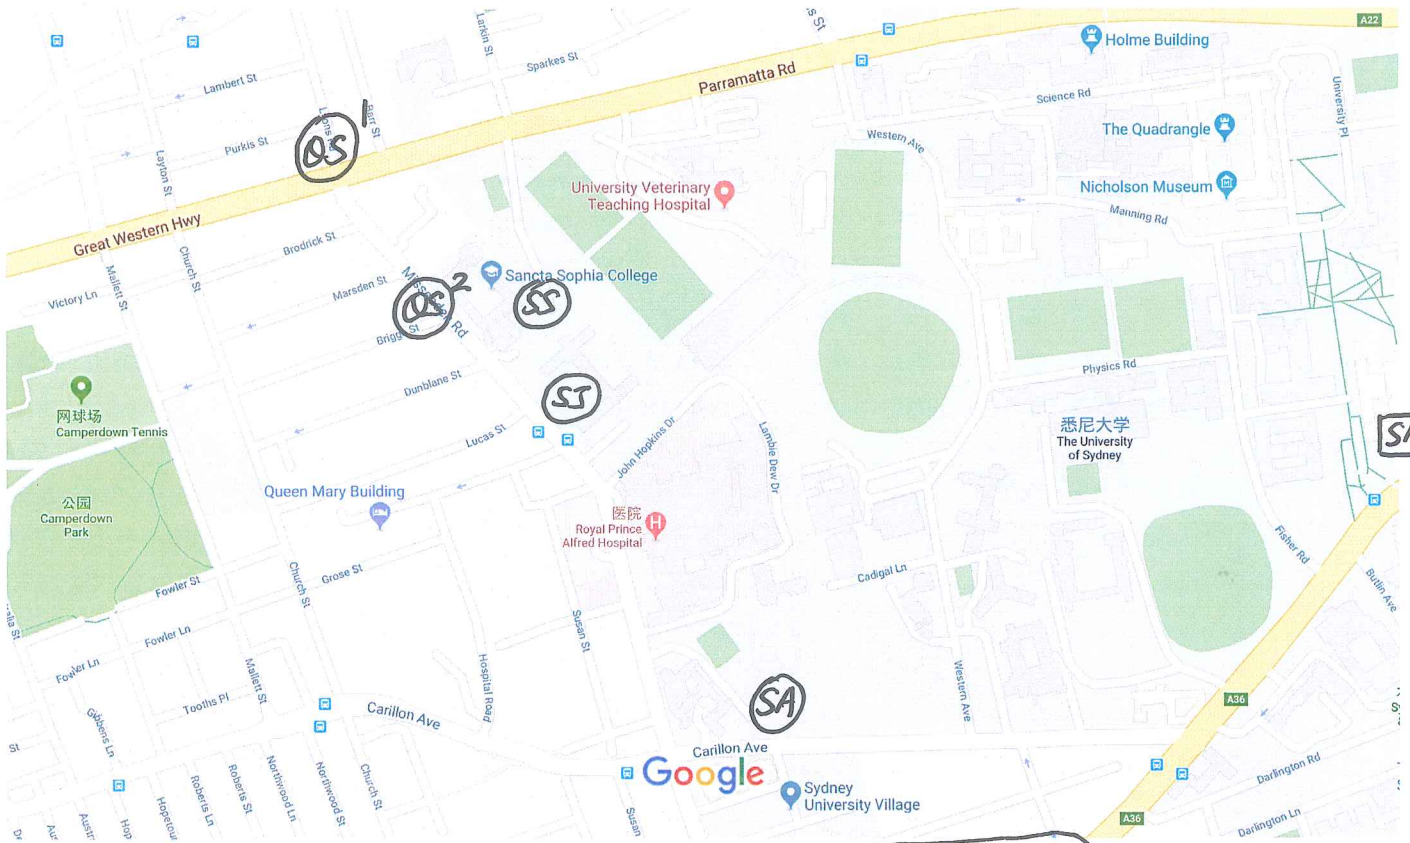

# International Conference on Differential Geometry in Honour of Professor Gang Tian's 59/60 Birthday

地图数据 © 2018 Google 200米

- (A) : Adina Hotel
- (QS)<sup>1</sup> : Quality Suites check-in spot 7AM-11PM ("Adara") (Apartments)
- (QS)<sup>2</sup> : Quality Suites Rooms (check-in available 9AM-6PM)
- (SS) : Sancta Sophia College
- (SJ) : St. Johns College
- (SA) : St. Andrews College
- [SMS] : School of Maths and Stats
- [E] : Event Venue, ABS Case Study Lecture Theatre 1050

# EAST PART

From SYD (Sydney Airport) :

~25 min by car

taxi 30~35 AUD.

Train to "Redfern" : ~20 AUD/person

地图数据 © 2018 Google  
restaurants

# WEST PART

From SYD (Sydney Airport):  
~ 25 min by car  
taxi 30 ~ 35 AUD.